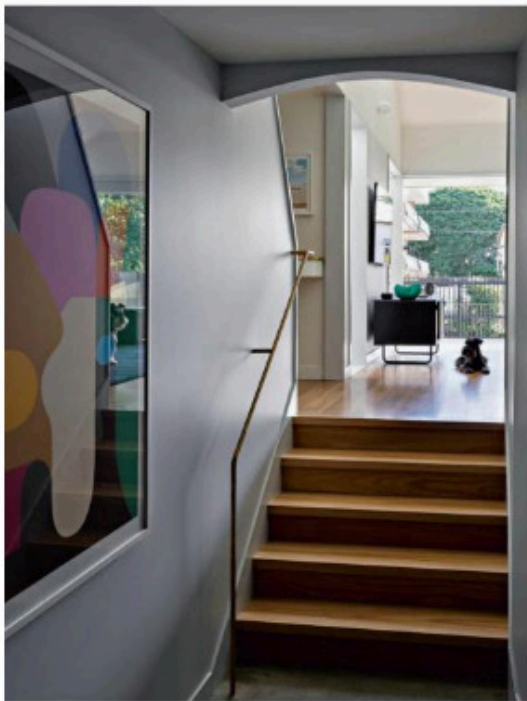

OPEN HOUSE ...
The traditional Queenslander now has a living space linking the garden and the main upstairs area; the banquette dining nook; backyard and street views.

Architect:
vokesandpeters.com
Interior Designer:
georgiacannon.com
Photography:
Christopher Frederick Jones